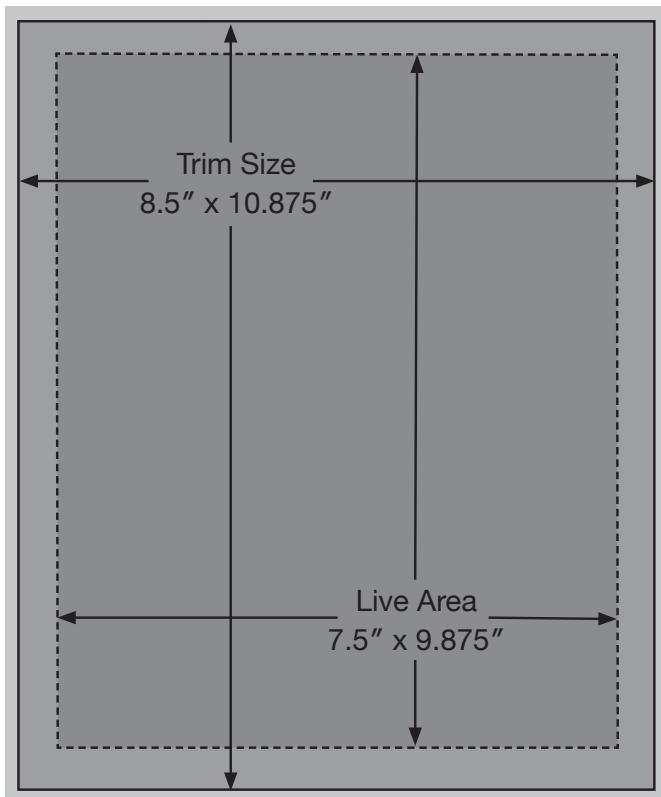

AD SPECS - SINGLE PAGE

1/8" Full Bleed on all sides
If you want images to bleed to edge,
extend to this line

GOLDEN COAST CONNOSSEUR (GCC) Magazine

PHONE: 616-437-2780

PLEASE SEND ALL ADS TO:

ron@sizzlemarketingllc.com

SINGLE PAGE: (Full Bleed)

Trim Size: 8.5 x 10.875 • Live Area: 7.5 x 9.875

Bleed 8.75 x 11.125 (1/8" on all sides)

SINGLE PAGE: (Non-Bleed)

Trim Size: 8.5 x 10.875 • Live Area: 7.5 x 9.875

- Accepted File Types: PDF, JPEG, TIF.
- All files must be 300 dpi at printed size and be converted to CMYK. Each image within the file must be 300 dpi.
- Open Type and Postscript fonts only