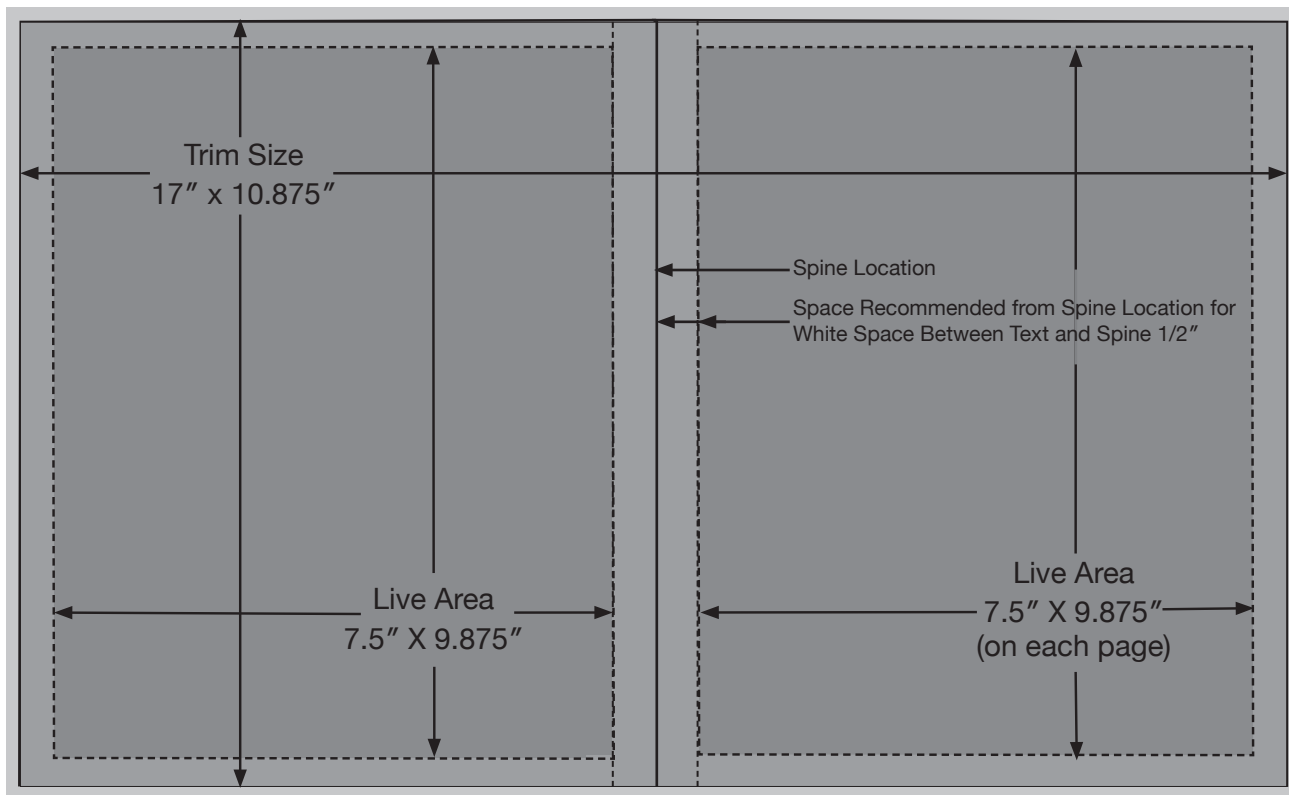

**ron@sizzlemarketingllc.com**

---

**SINGLE PAGE: (Full Bleed)**

Trim Size: 8.5 x 10.875 • Live Area: 7.5 x 9.875

Bleed 8.75 x 11.125 (1/8" on all sides)

**SINGLE PAGE: (Non-Bleed)**

Trim Size: 8.5 x 10.875 • Live Area: 7.5 x 9.875

# AD SPECS - 2 PAGE SPREAD

1/8" Full Bleed on all sides  
If you want images to bleed to edge,  
extend to this line

### **2 PAGE SPREAD: (Full Bleed)**

Trim Size: 17 x 10.875

(Live Area: 7.5 X 9.875 on each page)

Bleed 17.25 x 11.125 (1/8" on all sides)

### **2 PAGE SPREAD: (Non Bleed)**

Trim Size: 17 x 10.875

(Live Area: 7.5 X 9.875 on each page)

- Accepted File Types: PDF, JPEG, TIF.
- All files must be 300 dpi at printed size and be converted to CMYK. Each image within the file must be 300 dpi.
- Open Type and Postscript fonts only